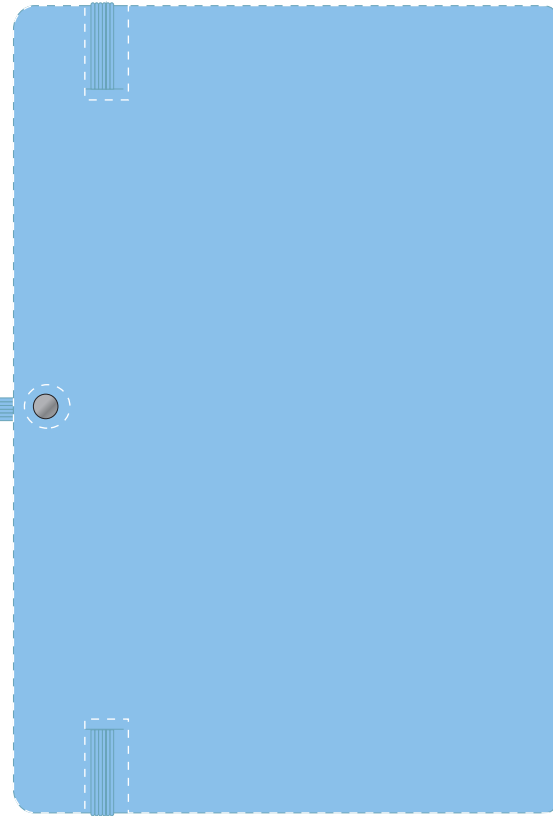

Your Ref:	Quantity:	Product Code: QS0345
Our Ref:	Version: 1	Product Colour: BABY BLUE

PRINTING CONCERNS:

Please note that this product has Sustainability Markings that are not visible from this perspective

We stock this item in the following colours

**PANTONE REFERENCE(S)**

 Full Colour (Edge to Edge)

ARTWORK SCALE 50%

ARTWORK SCALE 50%

The dashed line is to demonstrate print area and will not appear on your printed item

To proceed, please approve visual via the online system.

ARTWORK SCALE 100%
Max print area: Edge to Edge

ARTWORK SCALE 100%
Max print area: Edge to Edge